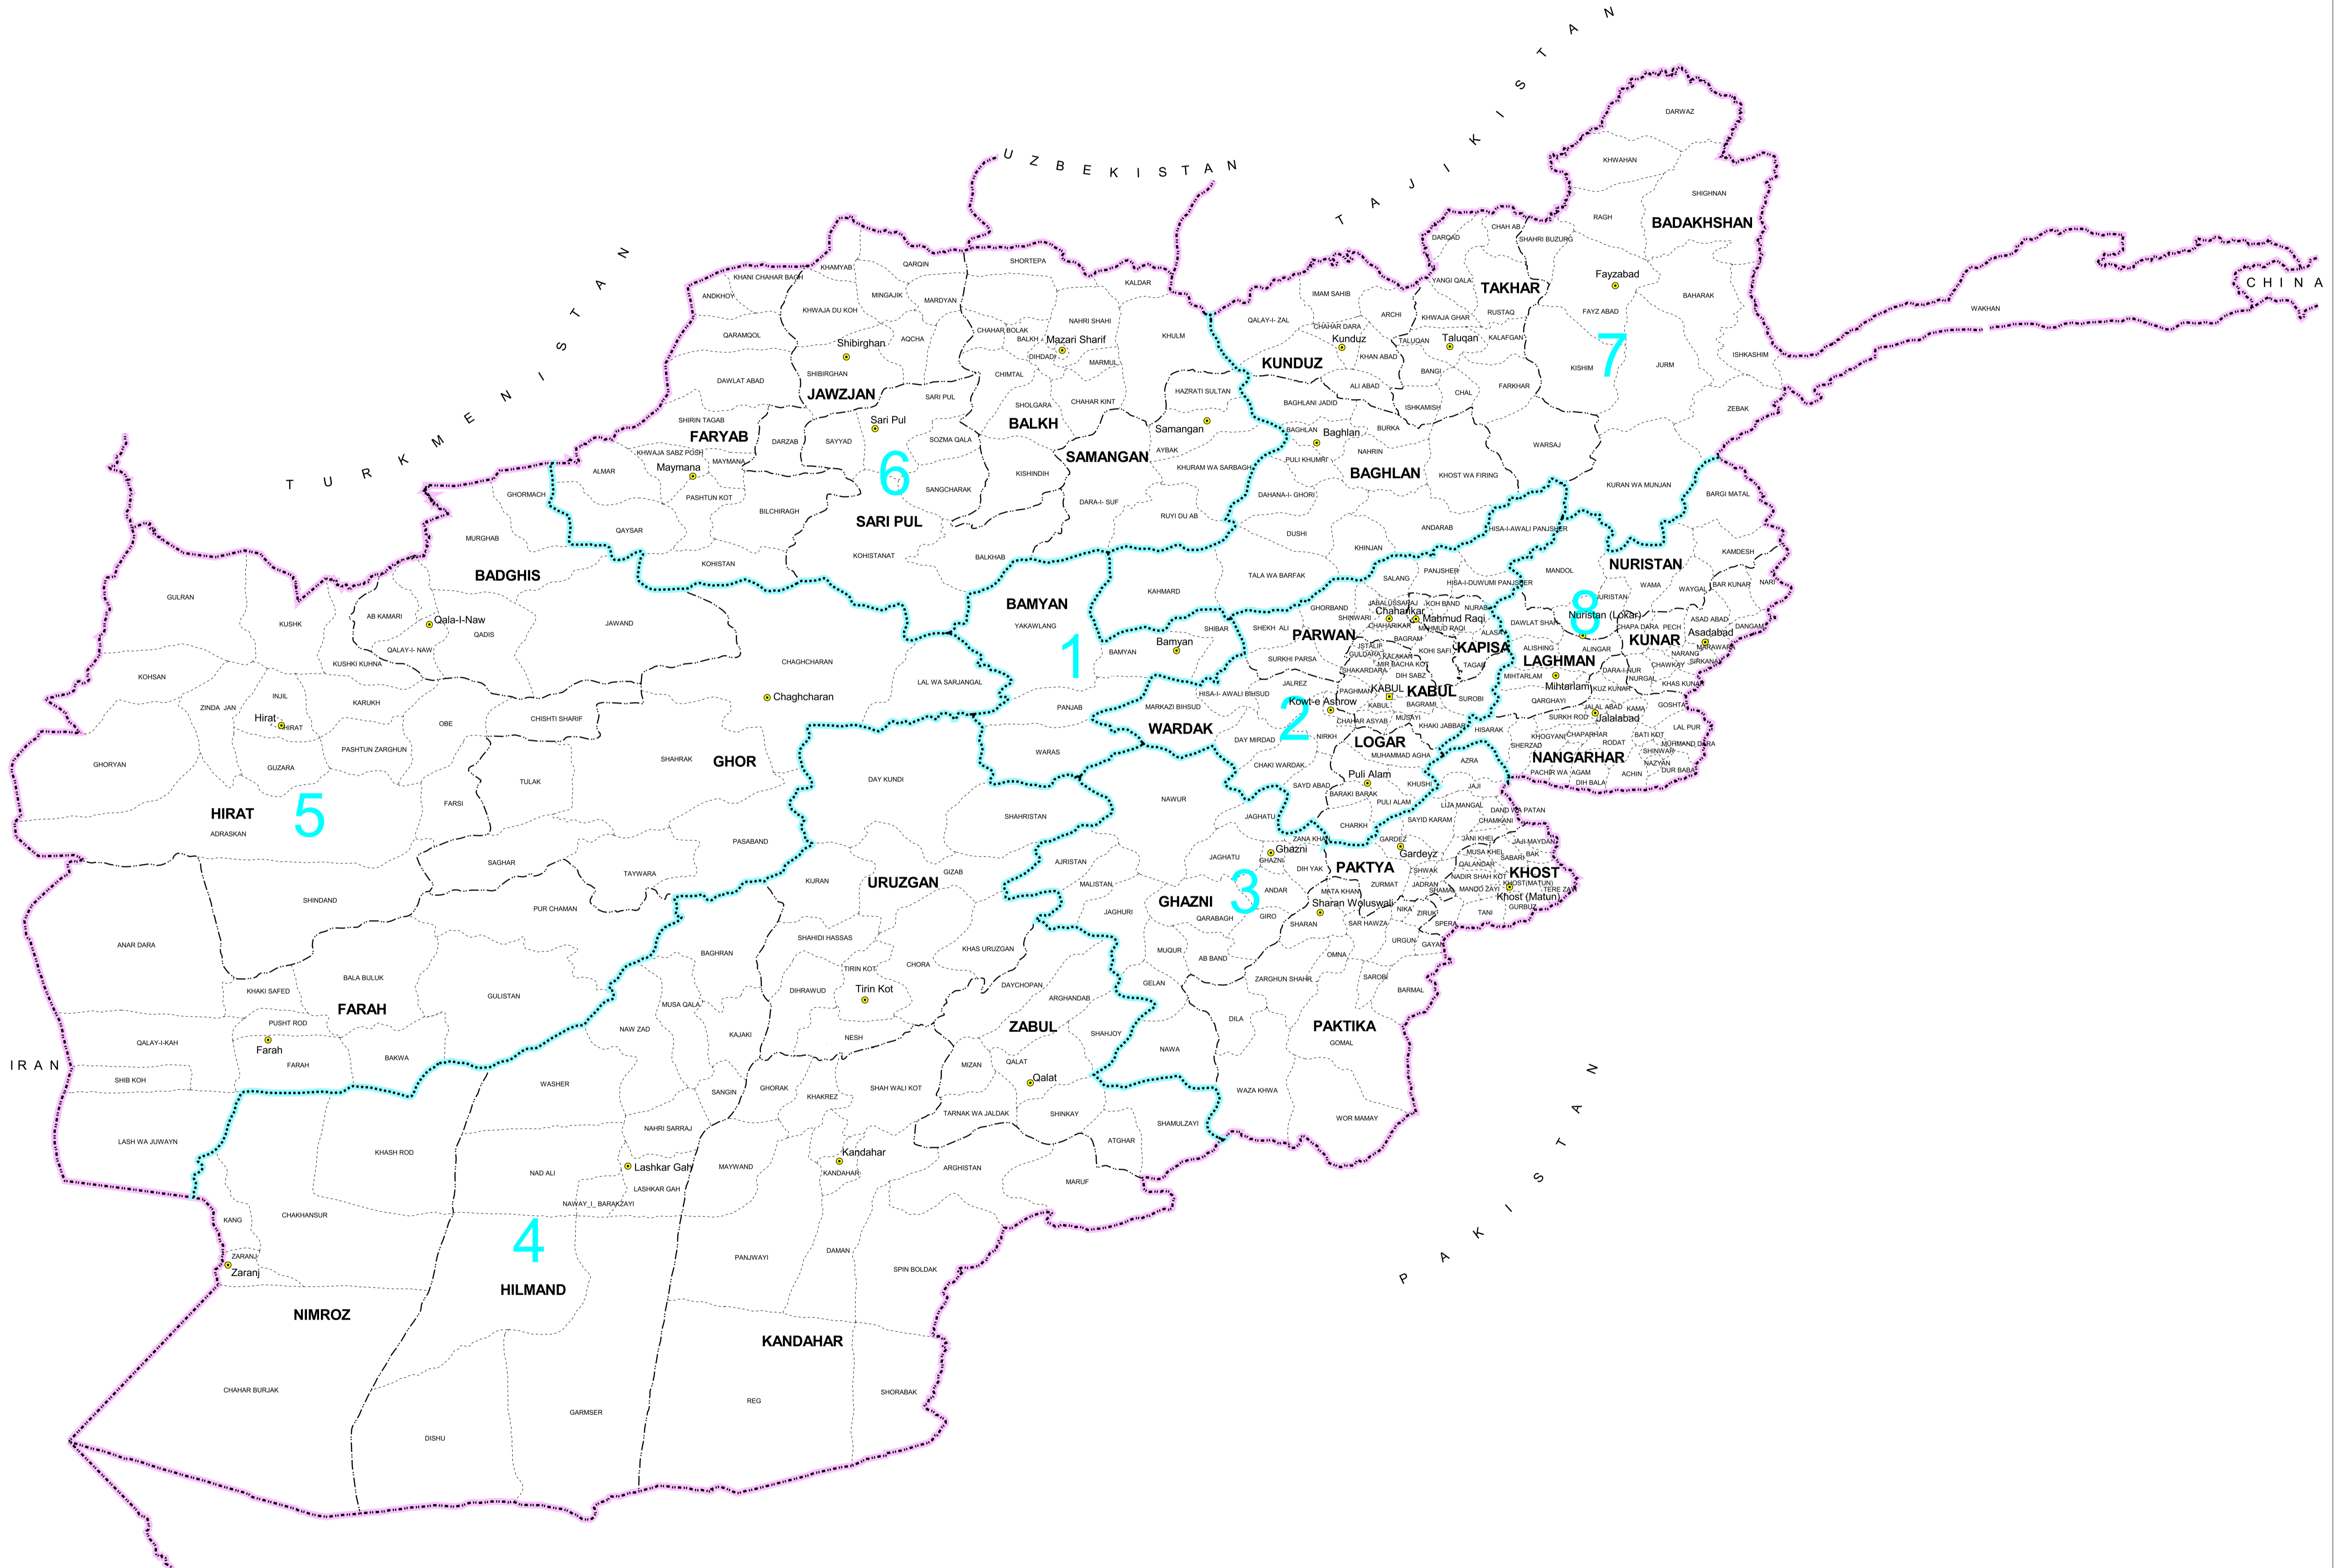

United Nations Aeos of Responsibility

LEGEND

Boundaries

- International
- Province
- District
- UN Area of Responsibility

Settlements

- Capital
- Province Center

United Nations Aeos of Responsibility

- 1 - Central Highland
- 2 - Capital
- 3 - South East
- 4 - Southern
- 5 - Western
- 6 - North West
- 7 - North East
- 8 - Eastern

NOTE:

The boundaries and names on the maps do not imply official endorsement or acceptance by the United Nations.

for further information contact AIMS.
e-mail: info@aims.org.af