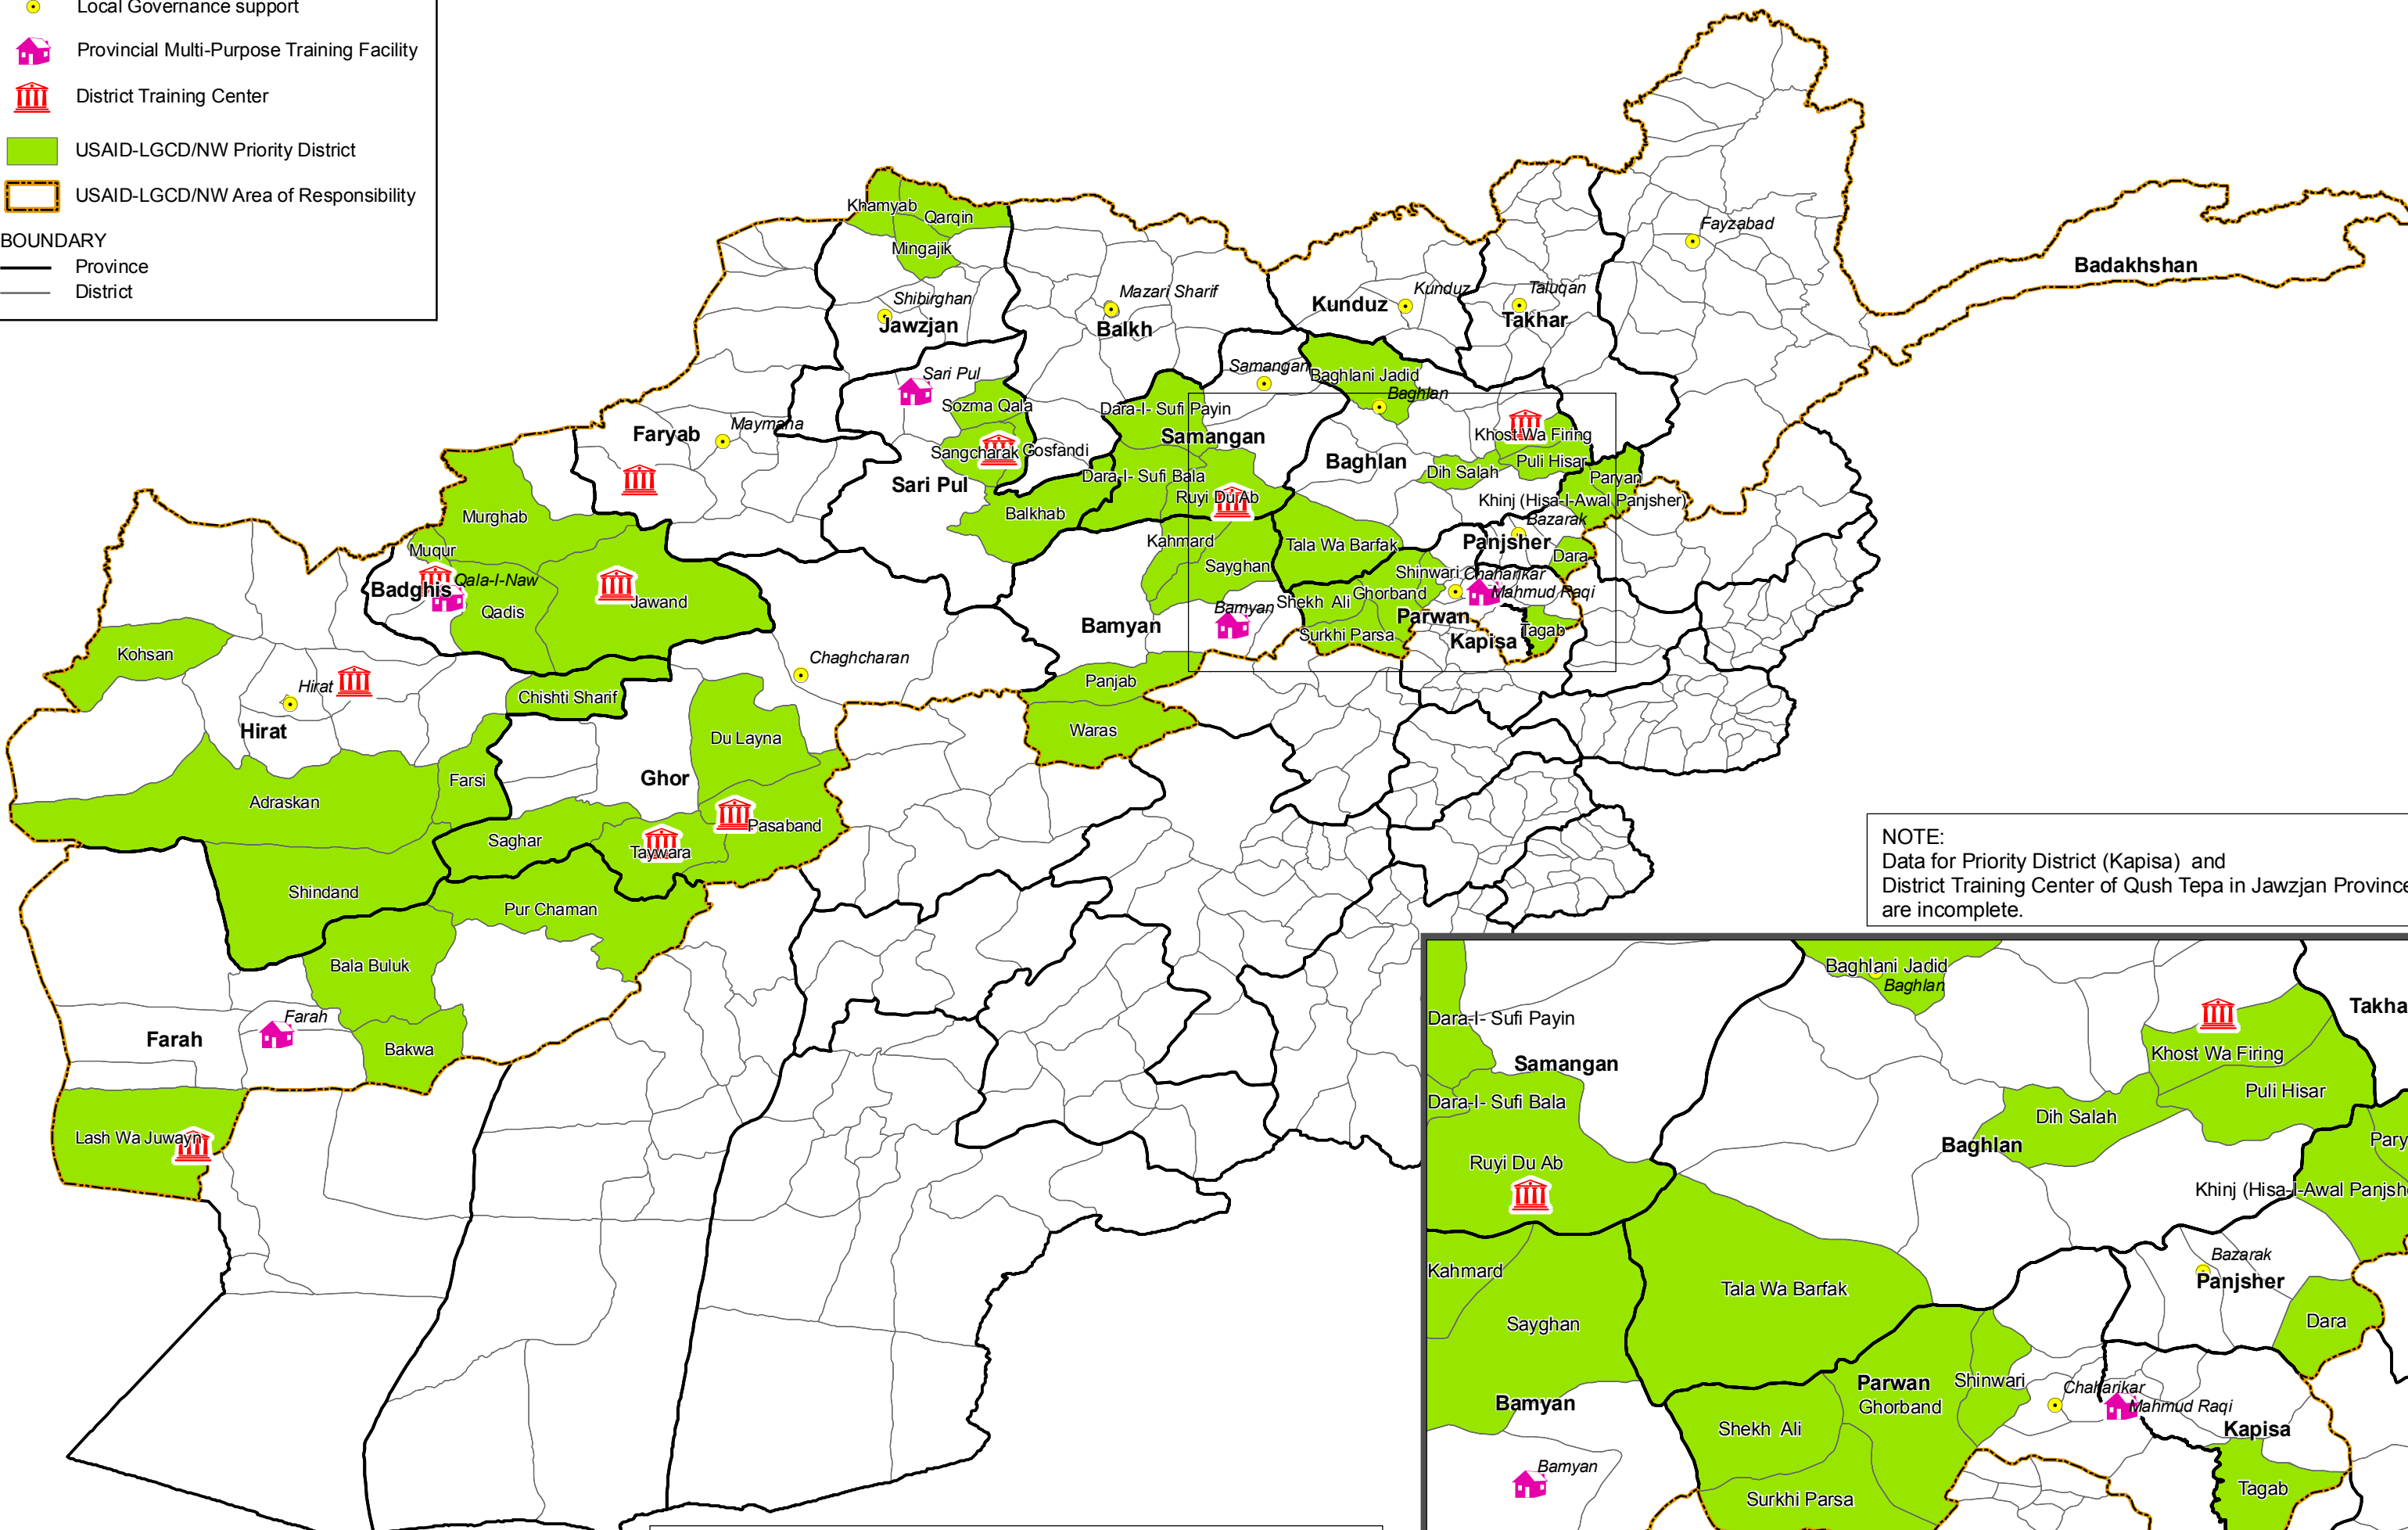

-  Local Governance support
-  Provincial Multi-Purpose Training Facility
-  District Training Center
-  USAID-LGCD/NW Priority District
-  USAID-LGCD/NW Area of Responsibility

BOUNDARY

-  Province
-  District

NOTE:
Data for Priority District (Kapisa) and District Training Center of Qush Tapa in Jawzjan Province are incomplete.