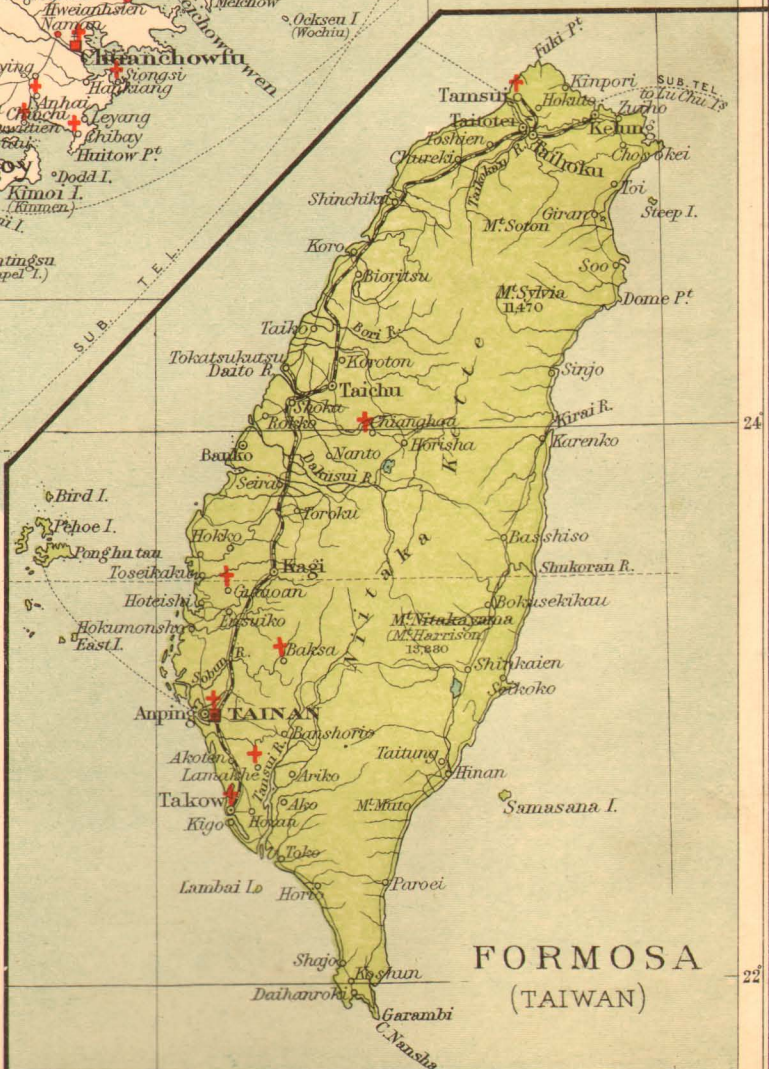

FUKIEN

SCALE, 1:3,000,000, 47.35 MILES-1 INCH
Scale of English Miles

Scale of Kilometres

REFERENCE.

- Capital of Province, 'fu' city.
- Prefecture, 'fu' city.
- ◆ Sub Prefecture, 'ting' city.
- ◆ Department, 'chow' city.
- District, 'hsien' city.
- Names of other important towns, 'Kinsha.'
- Names of Open (or Treaty) Ports if not at the same time prefectural cities, 'Wuhu.'
- + Protestant Mission Stations
- Railways opened , in progress
- Canals Telegraph stations †

FORMOSA (TAIWAN)

116° Longitude East from Greenwich 118° 120° 122°